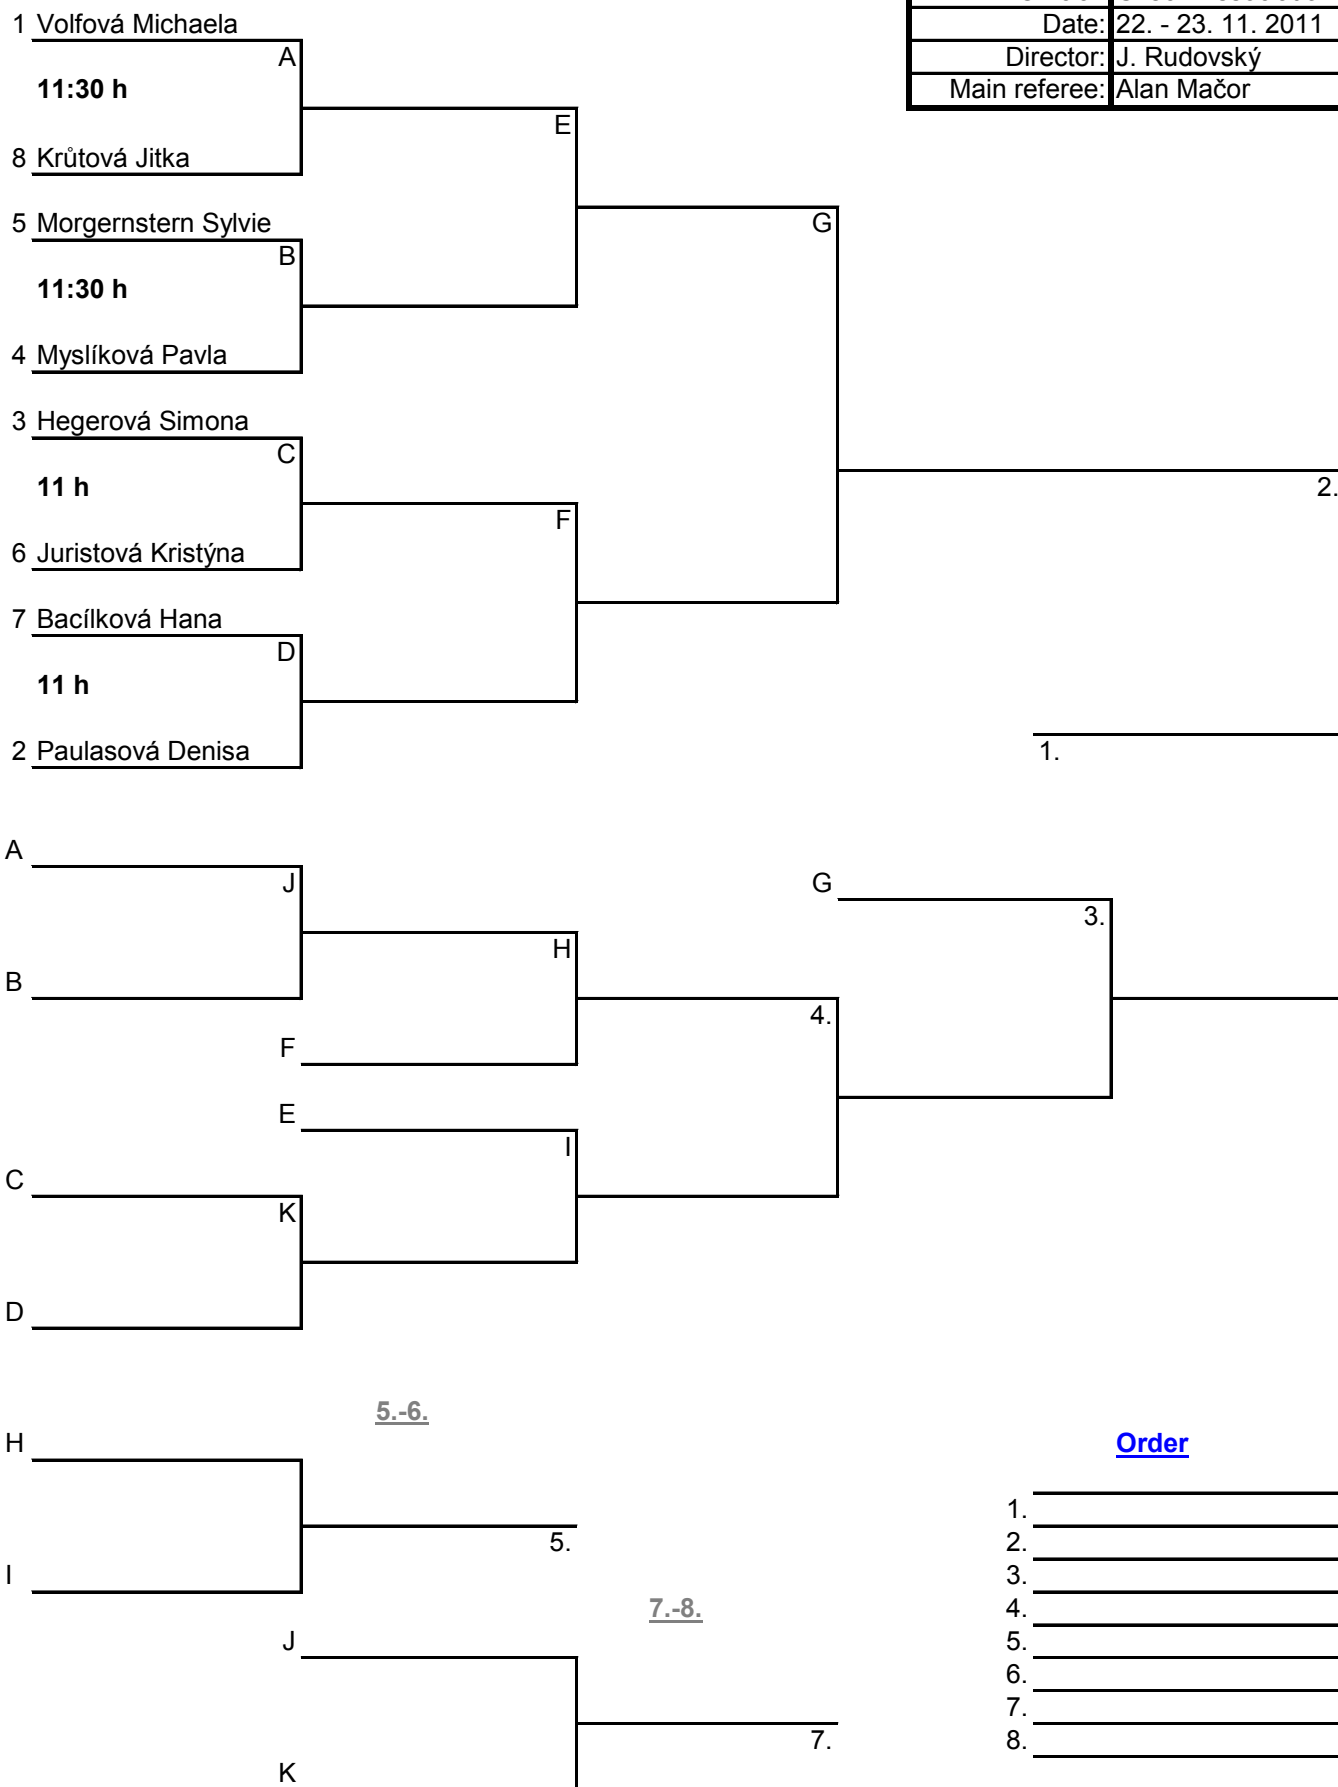

Women Open 2011

Official:	Czech Association
Date:	22. - 23. 11. 2011
Director:	J. Rudovský
Main referee:	Alan Mačor

Order	Points
1.	
2.	
3.	
4.	
5.	
6.	
7.	
8.	